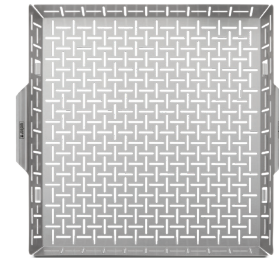

Weber Crafted ready: swap in Grillware

Required for use: Weber Crafted Cooking Grates, Frame Kit and Grillware

Weber Crafted Cooking Grates

Weber Crafted Frame Kit

Weber Crafted Dual-Sided Sear Grate

Weber Crafted Grilling Basket