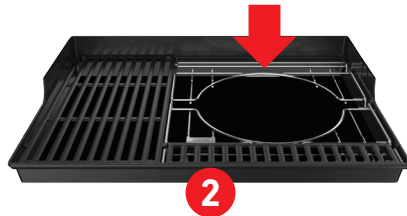

Place the frame and spacer (Frame Kit) into the grill.