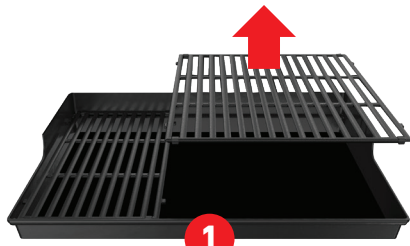

Remove the larger cooking grate.