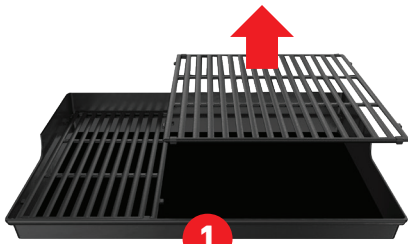

HOW IT WORKS

Find your grill's compatible cooking grate and frame kit.

1

Remove the larger cooking grate.