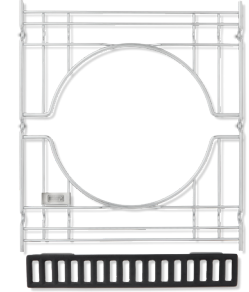

Weber Crafted Frame Kit