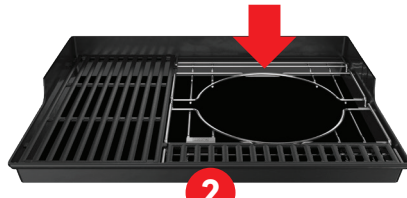

2

Place the frame and spacer
(Frame Kit) into the grill.