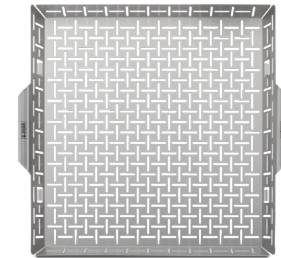

Weber Crafted Grilling Basket