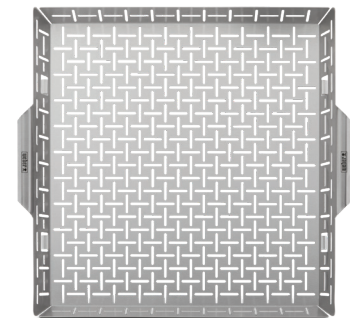

Weber Crafted Grilling Basket