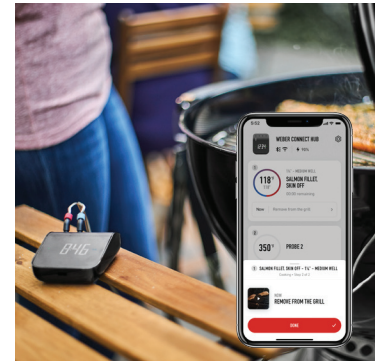

## Weber Connect Smart Grilling Hub

The Weber Connect smart grilling hub is your secret ingredient to perfectly grilled food. It's a step-by-step grilling assistant that sends notifications directly to your smart phone on everything from a food readiness countdown, to when it's time to flip and serve. All it takes is a glance at your phone to know that everything is on track and grilling to perfection.