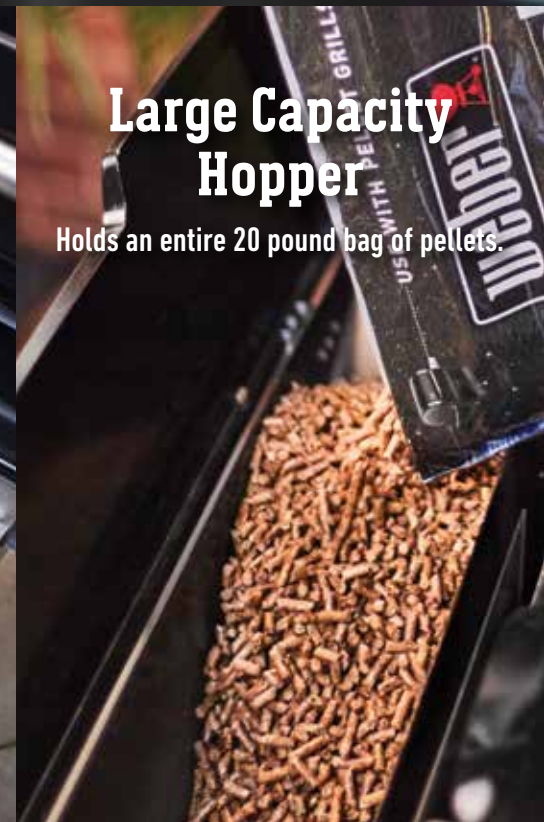

Large Capacity
Hopper

Holds an entire 20 pound bag of pellets.