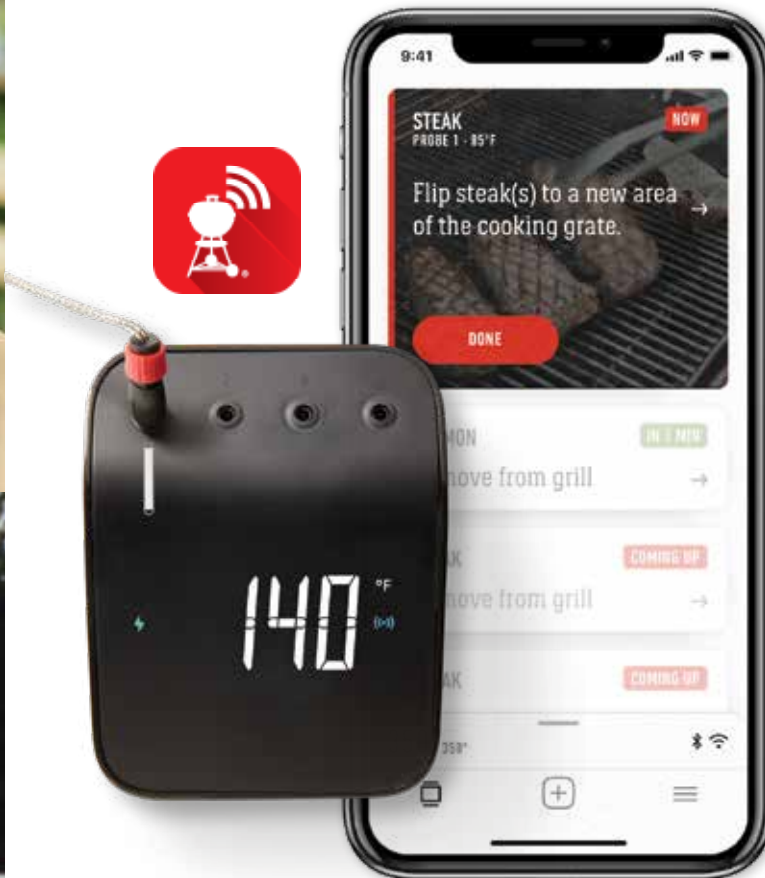

## Step-By-Step Grilling Assistant

Receive notifications, at the grill or on your phone, with Weber Connect step-by-step grilling assistance. It notifies you on everything from when it's time to flip & serve to a food readiness countdown. You can even control the temperature of SmokeFire directly from your smart phone.

# Turn any grill into a smart grill.

weber    
**connect**  
SMART GRILLING HUB

Weber Connect is a step-by-step grilling assistant that turns any grill into a smart grill, and any griller into a master. Its remote wifi access, flip & serve notifications, and readiness countdowns are the secret ingredients to grilling greatness, every time the flame is lit.

- Flip & serve notifications
- Food readiness countdown
- Custom food doneness alerts
- Step-by-step grilling assistance
- Remote WiFi access
- WiFi and Bluetooth enabled