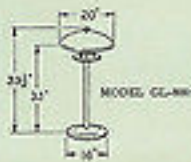

MODEL GL-800

MODEL GL-100: 49 1/2-inch overall size with base (see diagram). Ship. wt. 17 lbs. List $29.00.

MODEL GL-200: 47 1/2-inch overall size with spike (see diagram). Ship. wt. 14 lbs. List $24.00.

MODEL GL-800: 35-inch overall size with base (see diagram). Ship. wt. 14 lbs. List $29.00.

MODEL GL-100: 33-inch overall size with spike (see diagram). Ship. wt. 13 lbs. List $24.00.

Manufactured by
Weber Brothers METAL WORKS
Chicago 6, Illinois

Quality Products Since 1885