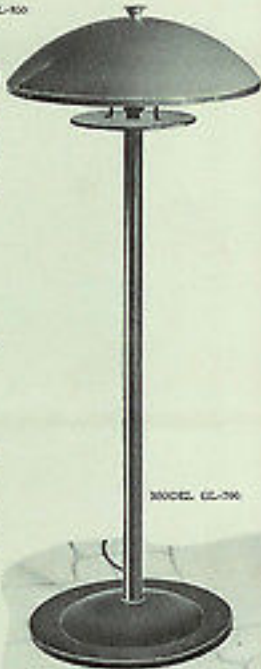

MODEL GL-800

MODEL GL-200