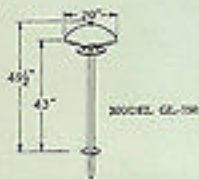

For reading, table games, or sit-chat on the terrace, you'll like the easy lighting, the easy portability of the New WEBER GARDEN LITES. In the yard or garden, they seem like friendly sentinels, inviting you to walk along the pathways they illuminate. Because they direct light downward, there is no unsightly glare. Only areas which you want illuminated receive light, others blend away into the shadows.

MODEL GL-100