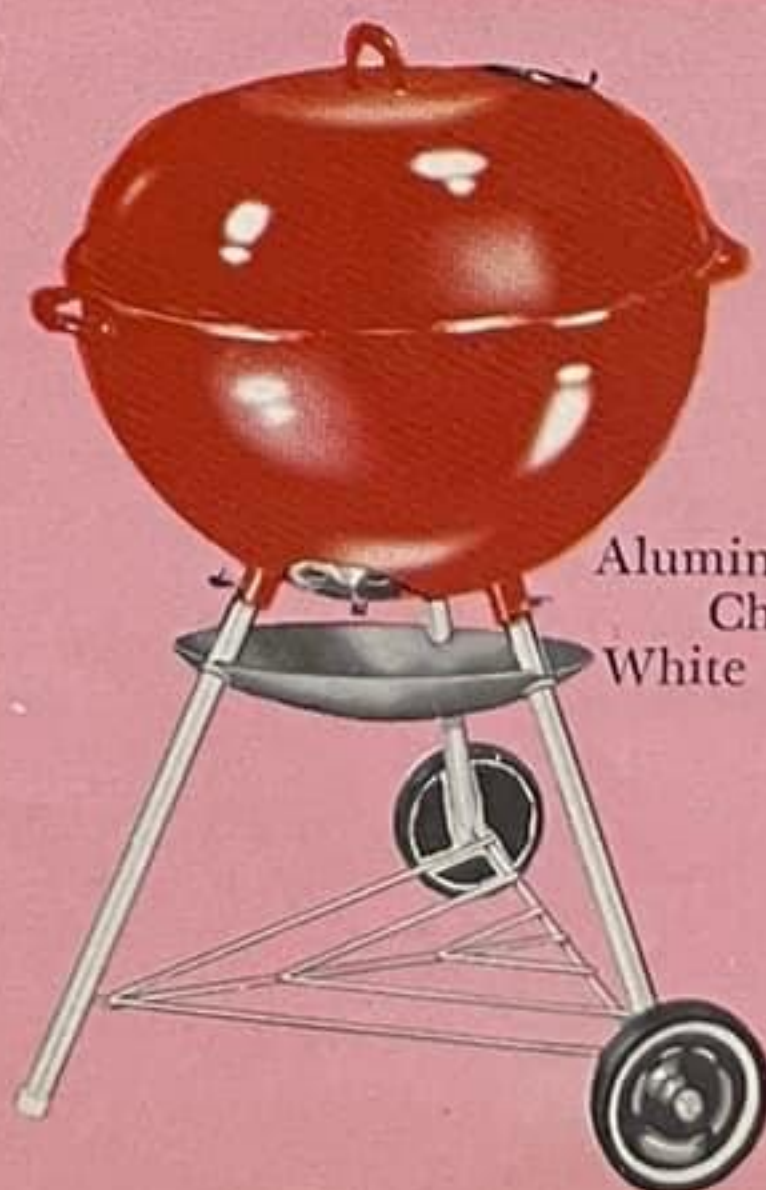

THE TRAVELER

Black porcelain finish
Aluminum legs
18" diameter
28" grill height
shipped in single carton
3.5 cu. ft.
weight 21 lbs.

JBK-300 $29.95