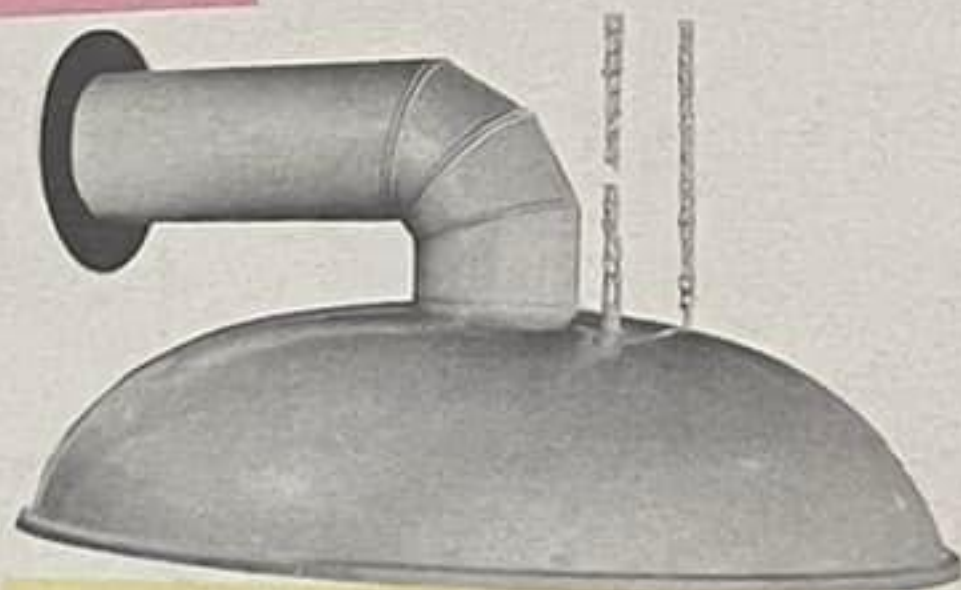

EXHAUST HOOD—Finished in beautiful coppertone. Complete with baffle on inside of hood for efficient operation. 2 ft. of 7" diameter coppertone stove pipe and elbow, and chains attaching to eye hooks on hood for proper installation.

EH-40—14.7 cu. ft. Ship. wt. 32 lbs. $49.95

ELEVATED HALF GRILL—Nickel plated half grill rests on regular cooking grill and increases cooking area by 50%. Available for 22³/₄ grill only.

G-9—Ship. wt. 4 lbs. $4.95