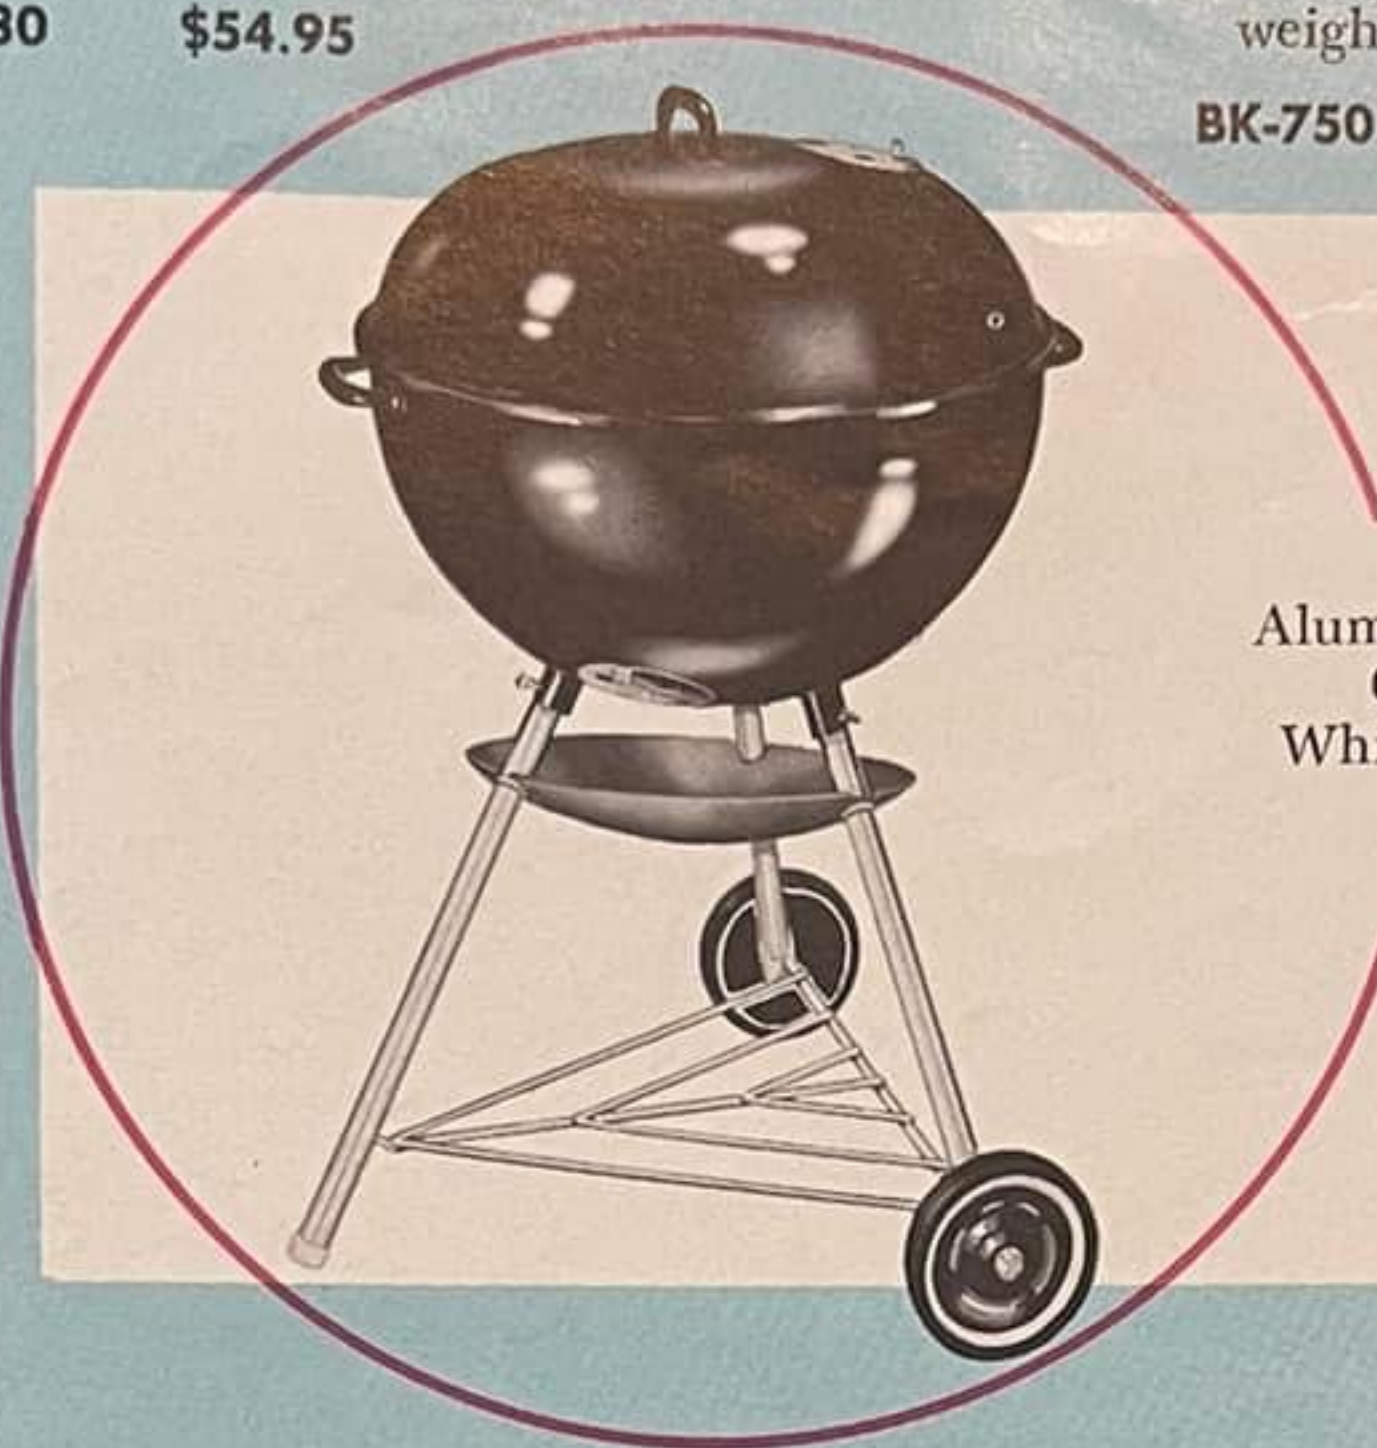

WEBER COVERED BAR-B-Q KETTLES

THE STATESMAN

Red porcelain finish
Aluminum ash catcher and legs
Chrome plated utility shelf
White wall rubber tired wheels
22 $\frac{3}{4}$ " diameter
29" grill height
Shipped in single carton
5.9 cu. ft. weight 38 lbs.
BK-730 $54.95

THE IMPERIAL

Aqua porcelain finish
Aluminum ash catcher and legs
Chrome plated utility shelf
White wall rubber tired wheels
22 $\frac{3}{4}$ " diameter
29" grill height
Shipped in single carton
5.9 cu. ft. weight 38 lbs.
BK-750 $54.95

THE TEXAN

Black porcelain finish
Aluminum ash catcher and legs
Chrome plated utility shelf
White wall rubber tired wheels
22 $\frac{3}{4}$ " diameter
29" grill height
shipped in single carton
5.9 cu. ft. weight 38 lbs.
BK-710 $49.95

BK-710 $49.95

THE ESTATE

Coppertone porcelain finish
Aluminum ash catcher and legs
Chrome plated utility shelf
White wall rubber tired wheels
22 $\frac{3}{4}$ " diameter
29" grill height
Shipped in single carton
5.9 cu. ft. weight 38 lbs.
BK-770 $54.95

THE AMBASSADOR

Yellow porcelain finish
Aluminum ash catcher and legs
Chrome plated utility shelf
White wall rubber tired wheels
22 $\frac{3}{4}$ " diameter
29" grill height
Shipped in single carton
5.9 cu. ft. weight 38 lbs.
BK-720 $54.95

BK-720 $54.95

THE 49er

Black porcelain finish
Aluminum ash catcher and legs
Chrome plated utility shelf
White wall rubber tired wheels
18" diameter
28" grill height
shipped in single carton
3.6 cu. ft. weight 25 lbs.
JBK-310 $34.95

THE RANCH

Black porcelain finish. Chrome plated utility shelf. White wall rubber tired wheels. Hinged opening in cooking grill to readily add charcoal. 36 $\frac{1}{2}$ " diameter, 27" grill height. Shipped in single carton. 15 cu. ft. Weight 125 lbs.
RB-600 $175.95

RB-600 $175.95