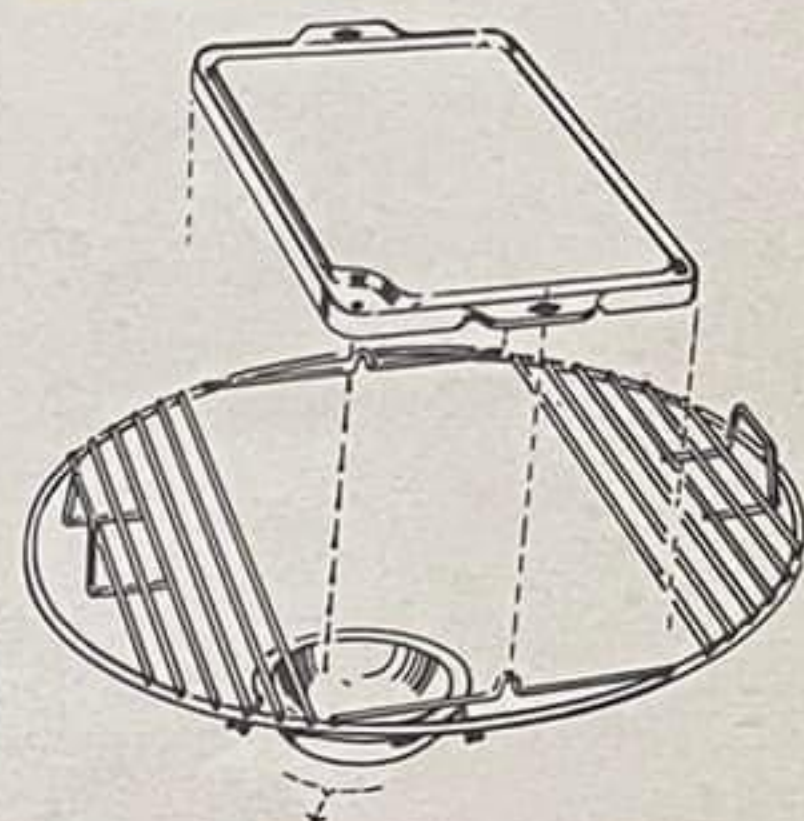

GRID GRILL — Combination griddle and grill, makes unit more versatile and adaptable to any type of cooking. Trough bordering griddle and detachable cup trap all shortening and liquids.

Available for 22³/₄ unit only.
GG-36—Ship. wt. 17 lbs. $12.95

CHARCOAL CADDY

keeps hands clean and charcoal dry. Tilts and dumps charcoal into cover that also serves as scoop. Black and Copper finish. Capacity 20 lbs. 24" high by 10". CC-900 (1.7 cu. ft.) wt. 15 lbs. $12.95