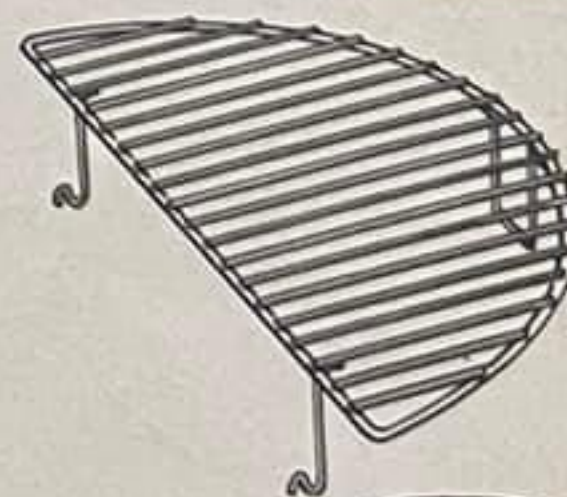

ROTISSERIE HOODS give you covered cooking when using spit. Kettle covers fit top of hoods. Black porcelain finish.

SH-10 for JBK Models	7	$13.95
SH-11 for BK Models	9	15.95
SH-12 for RB Models	25	22.95

COOKING GRILLS

G-1 Smokey Joe	2	$ 2.00
G-2 JBK Models	5	4.00
G-3 RB Models	25	12.50
G-4 BK Models	10	5.50

CHARCOAL GRILLS

G-5 Smokey Joe	2	$1.40
G-6 JBK Models	4	2.00
G-7 RB Models	20	8.00
G-8 BK Models	7	3.00

WEBER STEPHEN