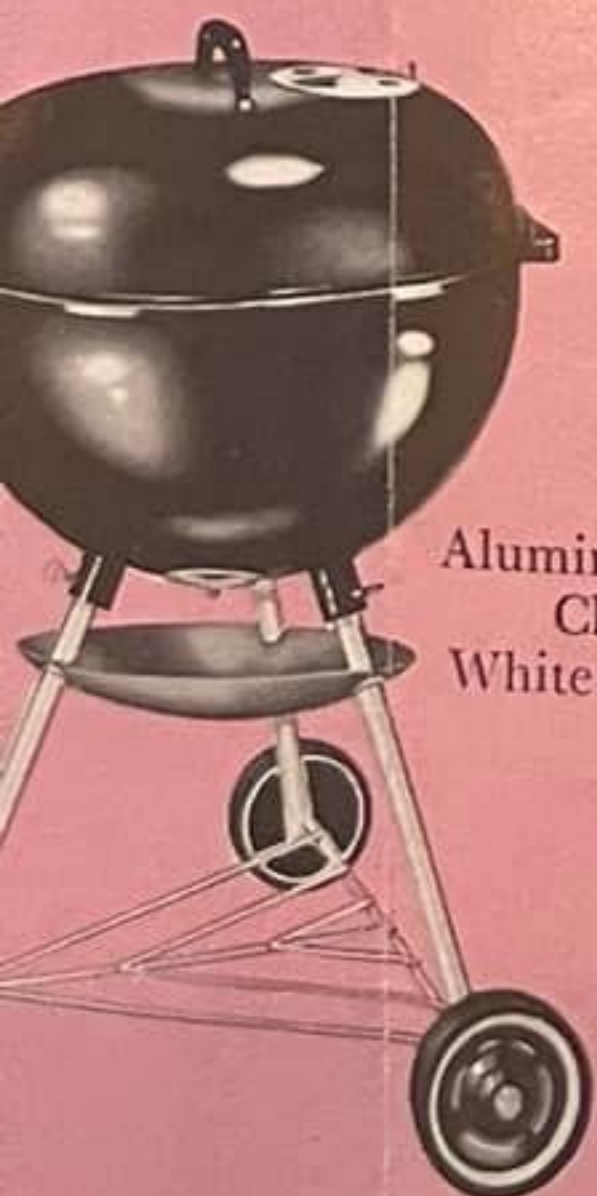

THE 49er

Black porcelain finish
Aluminum ash catcher and legs
Chrome plated utility shelf
White wall rubber tired wheels
18" diameter
28" grill height
shipped in single carton
3.6 cu. ft. weight 25 lbs.
JBK-310 $34.95