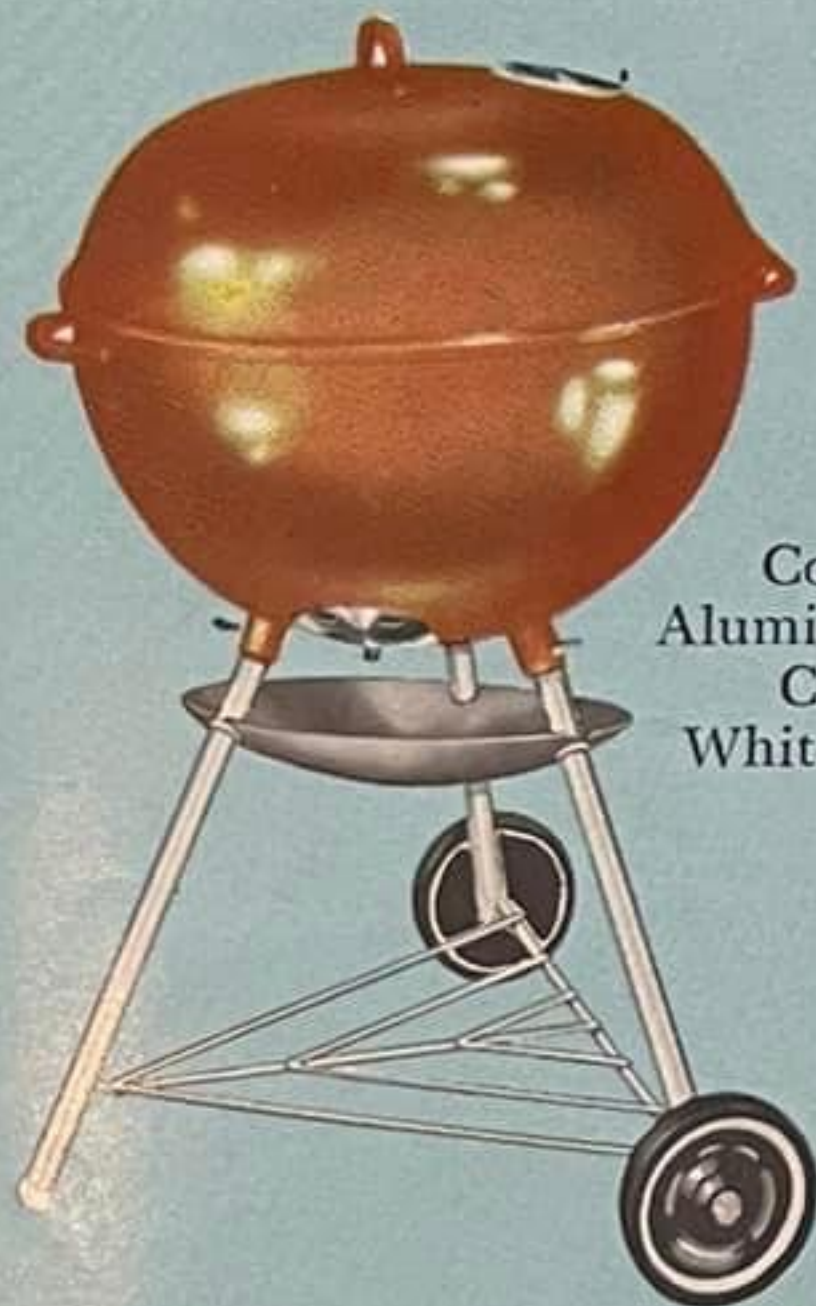

THE ESTATE

Coppertone porcelain finish
Aluminum ash catcher and legs
Chrome plated utility shelf
White wall rubber tired wheels
22 $\frac{3}{4}$ " diameter
29" grill height
Shipped in single carton
5.9 cu. ft. weight 38 lbs.
BK-770 $54.95