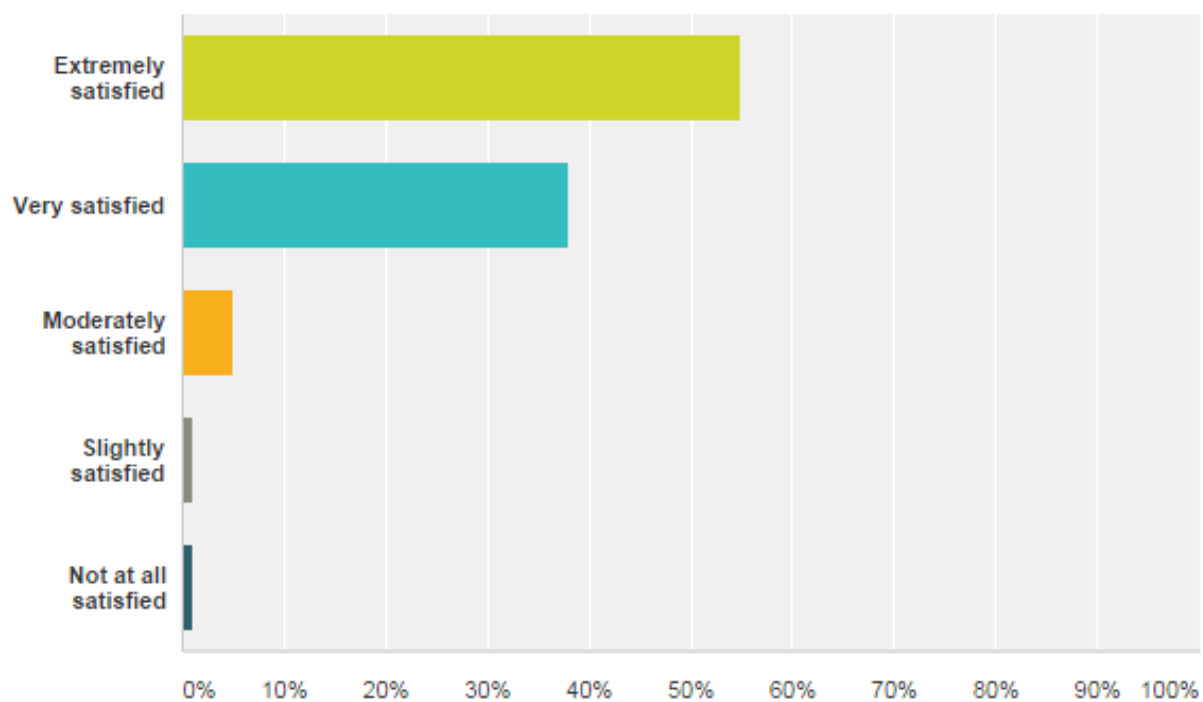

## Where did you purchase your 14.5" WSM?

Answered: 100 Skipped: 0

Answer Choices	Responses
▼ Amazon.com	41.00% 41
▼ Home Depot	4.00% 4
▼ Lowes	2.00% 2
▼ Ace, TruValue, Orchard Supply, or other small/local hardware store/home center	19.00% 19
▼ Walmart	10.00% 10
▼ Other (please specify) <b>Responses</b>	24.00% 24
Total	100

## Overall, how satisfied are you with the 14.5" WSM?

Answered: 100 Skipped: 0

Answer Choices	Responses
Extremely satisfied	55.00% 55
Very satisfied	38.00% 38
Moderately satisfied	5.00% 5
Slightly satisfied	1.00% 1
Not at all satisfied	1.00% 1
Total	100

### Rate each of the following statements about the 14.5" WSM.

Answered: 100 Skipped: 0

	Strongly Disagree	Disagree	Neither Disagree Nor Agree	Agree	Strongly Agree	Total	Average Rating
When I unpacked the cooker, all parts were present and undamaged.	2.00% 2	4.00% 4	2.00% 2	14.00% 14	78.00% 78	100	4.62
The cooker was easy to assemble.	2.00% 2	0.00% 0	3.00% 3	18.00% 18	77.00% 77	100	4.68
The assembly instructions/documentation were easy to understand and follow.	2.00% 2	3.00% 3	4.00% 4	21.00% 21	70.00% 70	100	4.54
The lid, middle section, and charcoal bowl fit together well.	2.02% 2	3.03% 3	4.04% 4	24.24% 24	66.67% 66	99	4.51
The access door fits well.	1.01% 1	10.10% 10	10.10% 10	35.35% 35	43.43% 43	99	4.10
The quality of the porcelain enamel finish is good.	2.02% 2	2.02% 2	2.02% 2	26.26% 26	67.68% 67	99	4.56
The built-in thermometer is accurate.	3.09% 3	16.49% 16	27.84% 27	32.99% 32	19.59% 19	97	3.49
The cooker provides adequate cooking capacity, given its size.	1.01% 1	0.00% 0	2.02% 2	34.34% 34	62.63% 62	99	4.58
I routinely use the silicone grommet to insert a probe thermometer into the cooker.	7.07% 7	11.11% 11	14.14% 14	19.19% 19	48.48% 48	99	3.91
The cooker is easy to use.	1.02% 1	0.00% 0	3.06% 3	24.49% 24	71.43% 70	98	4.65
The cooker is a good value for the money.	1.01% 1	2.02% 2	12.12% 12	36.36% 36	48.48% 48	99	4.29