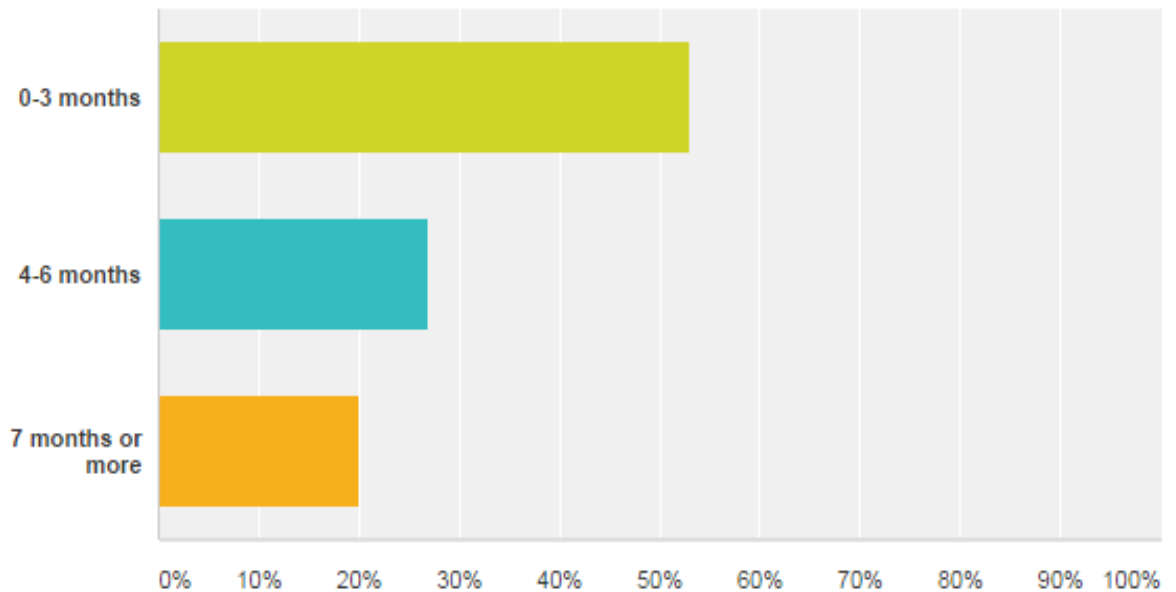

# 14.5" WSM Satisfaction Survey

Conducted by  
The Virtual Weber Bullet  
June 3 – Sept 9, 2014

## How long have you owned your 14.5" WSM?

Answered: 100 Skipped: 0

Answer Choices	Responses
▾ 0-3 months	53.00% 53
▾ 4-6 months	27.00% 27
▾ 7 months or more	20.00% 20
Total	100