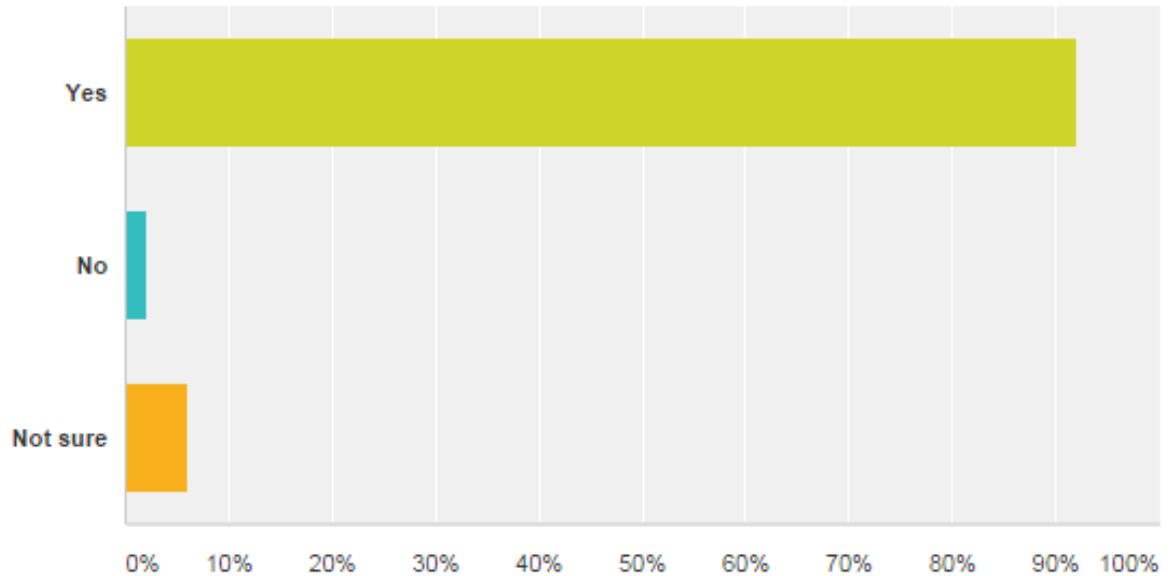

Would you recommend the 14.5" WSM to your friends and family?

Answered: 100 Skipped: 0

Answer Choices	Responses
▼ Yes	92.00% 92
▼ No	2.00% 2
▼ Not sure	6.00% 6
Total	100