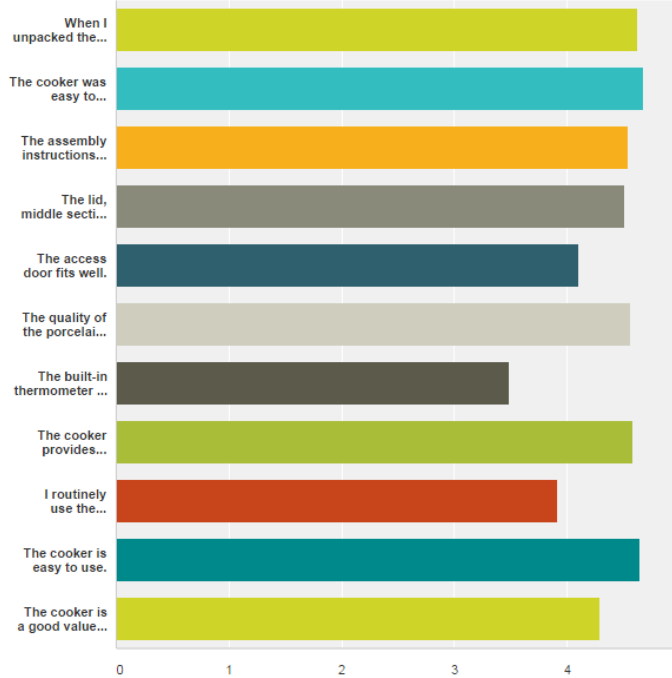

## Where did you purchase your 14.5" WSM?

Answered: 100 Skipped: 0

Answer Choices	Responses
▼ Amazon.com	41.00% 41
▼ Home Depot	4.00% 4
▼ Lowes	2.00% 2
▼ Ace, TruValue, Orchard Supply, or other small/local hardware store/home center	19.00% 19
▼ Walmart	10.00% 10
▼ Other (please specify) <b>Responses</b>	24.00% 24
Total	100

## Overall, how satisfied are you with the 14.5" WSM?

Answered: 100 Skipped: 0

Answer Choices	Responses
Extremely satisfied	55.00% 55
Very satisfied	38.00% 38
Moderately satisfied	5.00% 5
Slightly satisfied	1.00% 1
Not at all satisfied	1.00% 1
Total	100

### Rate each of the following statements about the 14.5" WSM.

Answered: 100 Skipped: 0

	Strongly Disagree	Disagree	Neither Disagree Nor Agree	Agree	Strongly Agree	Total	Average Rating
When I unpacked the cooker, all parts were present and undamaged.	2.00% 2	4.00% 4	2.00% 2	14.00% 14	78.00% 78	100	4.62
The cooker was easy to assemble.	2.00% 2	0.00% 0	3.00% 3	18.00% 18	77.00% 77	100	4.68
The assembly instructions/documentation were easy to understand and follow.	2.00% 2	3.00% 3	4.00% 4	21.00% 21	70.00% 70	100	4.54
The lid, middle section, and charcoal bowl fit together well.	2.02% 2	3.03% 3	4.04% 4	24.24% 24	66.67% 66	99	4.51
The access door fits well.	1.01% 1	10.10% 10	10.10% 10	35.35% 35	43.43% 43	99	4.10
The quality of the porcelain enamel finish is good.	2.02% 2	2.02% 2	2.02% 2	26.26% 26	67.68% 67	99	4.56
The built-in thermometer is accurate.	3.09% 3	16.49% 16	27.84% 27	32.99% 32	19.59% 19	97	3.49
The cooker provides adequate cooking capacity, given its size.	1.01% 1	0.00% 0	2.02% 2	34.34% 34	62.63% 62	99	4.58
I routinely use the silicone grommet to insert a probe thermometer into the cooker.	7.07% 7	11.11% 11	14.14% 14	19.19% 19	48.48% 48	99	3.91
The cooker is easy to use.	1.02% 1	0.00% 0	3.06% 3	24.49% 24	71.43% 70	98	4.65
The cooker is a good value for the money.	1.01% 1	2.02% 2	12.12% 12	36.36% 36	48.48% 48	99	4.29