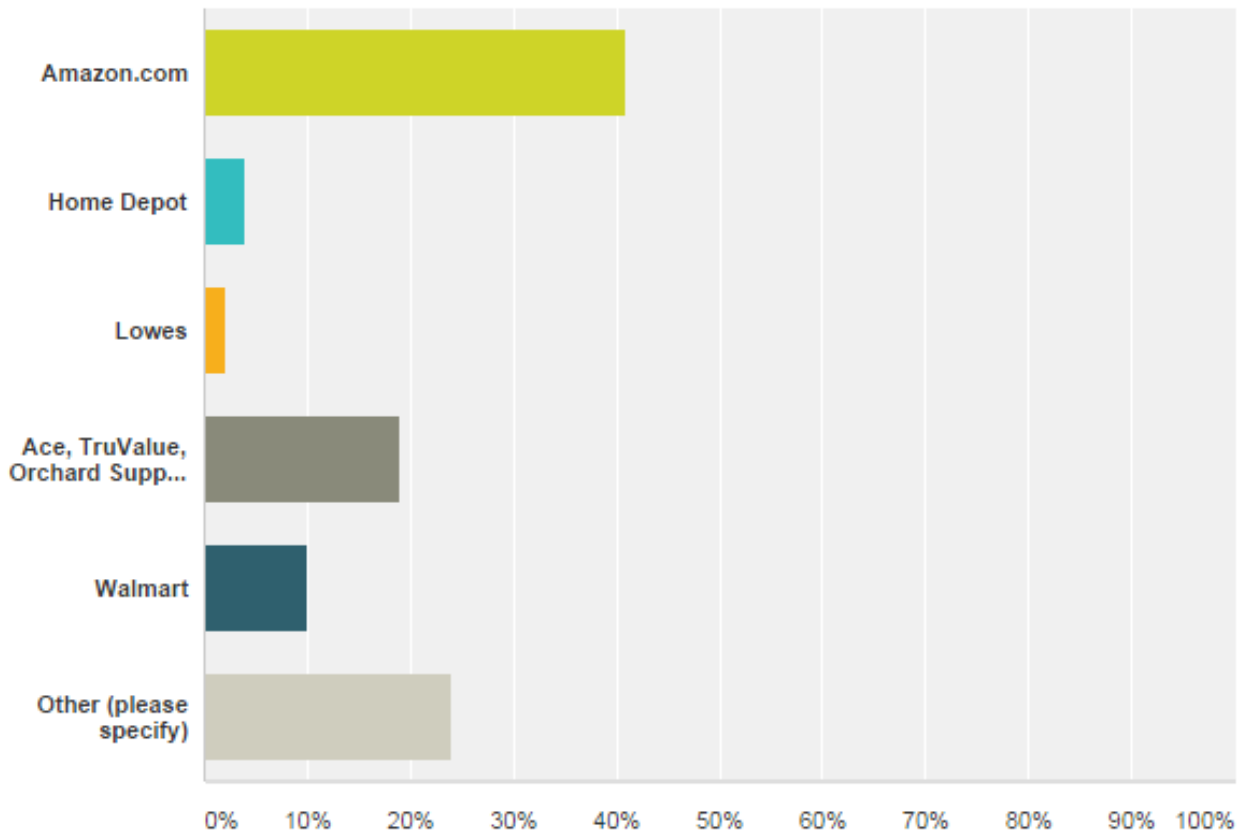

Where did you purchase your 14.5" WSM?

Answered: 100 Skipped: 0

Answer Choices	Responses
▼ Amazon.com	41.00% 41
▼ Home Depot	4.00% 4
▼ Lowes	2.00% 2
▼ Ace, TruValue, Orchard Supply, or other small/local hardware store/home center	19.00% 19
▼ Walmart	10.00% 10
▼ Other (please specify) Responses	24.00% 24
Total	100